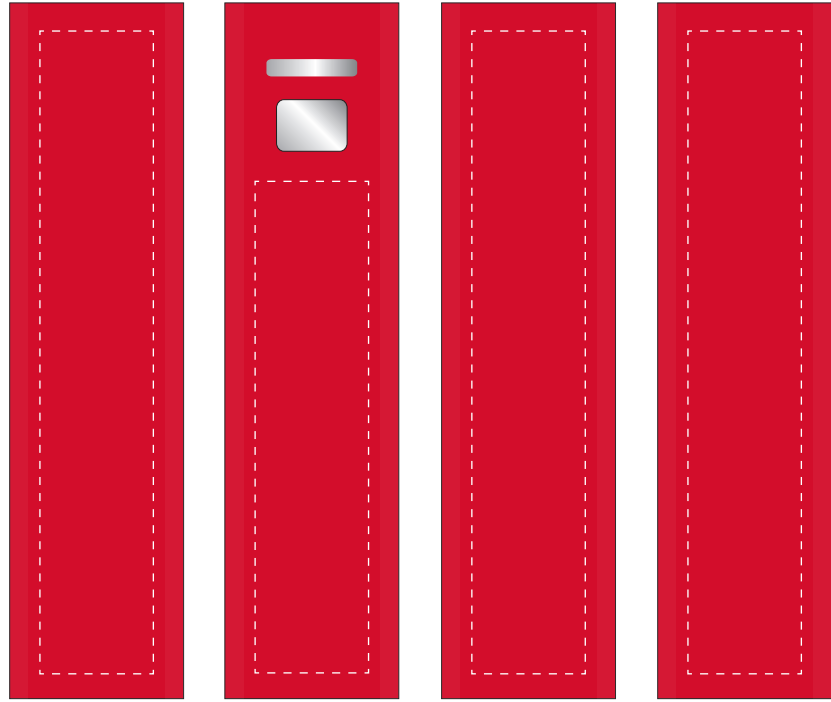

Your Ref:	Quantity:	Product Code: ZC2130
Our Ref:	Version: 1	Product Colour: RED

PRINTING CONCERNS:

PRODUCT INFO:

We stock this item in the following colours

PANTONE REFERENCE(S)

● Engrave

ARTWORK SCALE 100%

Product Image for visualisation
- colours may vary

LEFT SIDE

FRONT

RIGHT SIDE

BACK

ARTWORK SCALE 100%
Max print area: 65mm x 15mm

ARTWORK SCALE 100%
Max print area: 85mm x 15mm

The dashed line is to demonstrate print area and will not appear on your printed item